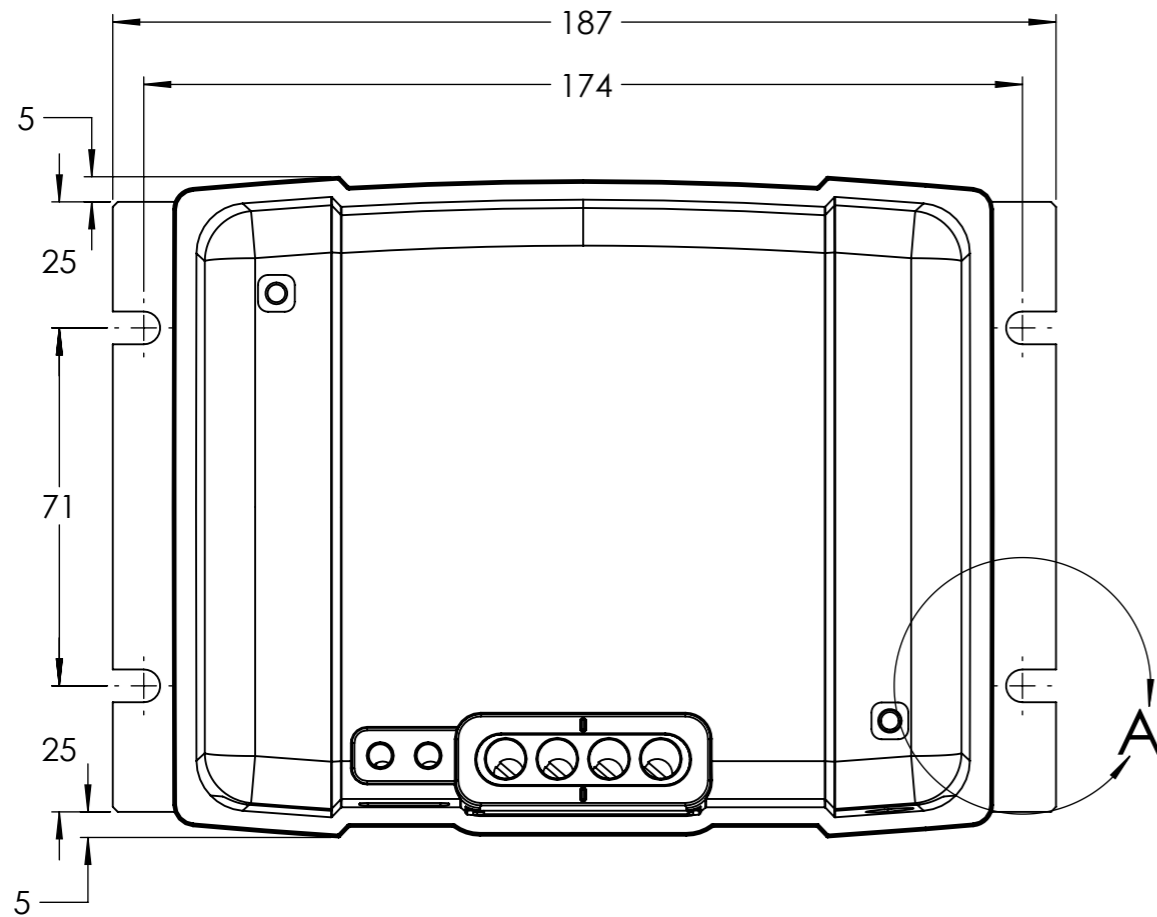

Dimension Drawing - Orion-Orion-Tr 400W	
ORI242440120	Orion-Tr Smart 24/24-17A (400W) Isolated DC-DC charger

DETAIL A  
SCALE 2 : 1.5

Dimensions in mm