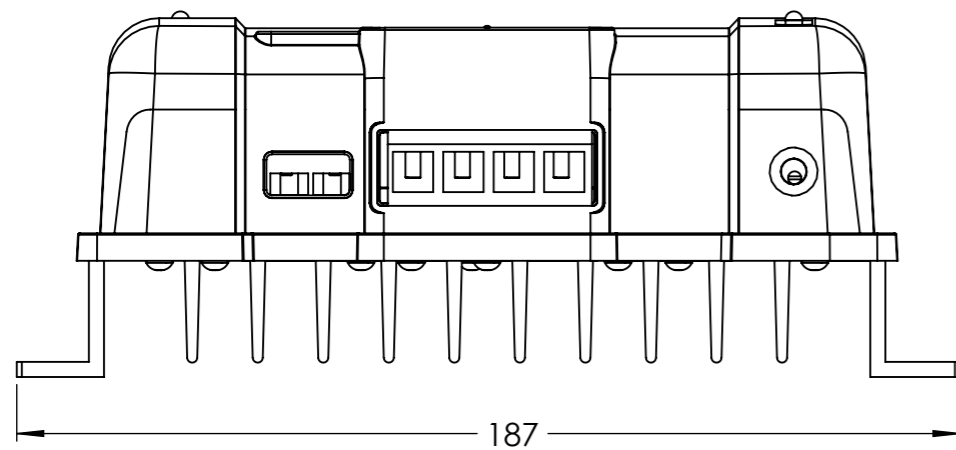

Dimension Drawing - Orion-Orion-Tr 400W	
ORI242440120	Orion-Tr Smart 24/24-17A (400W) Isolated DC-DC charger

DETAIL A  
SCALE 2 : 1.5

Dimensions in mm