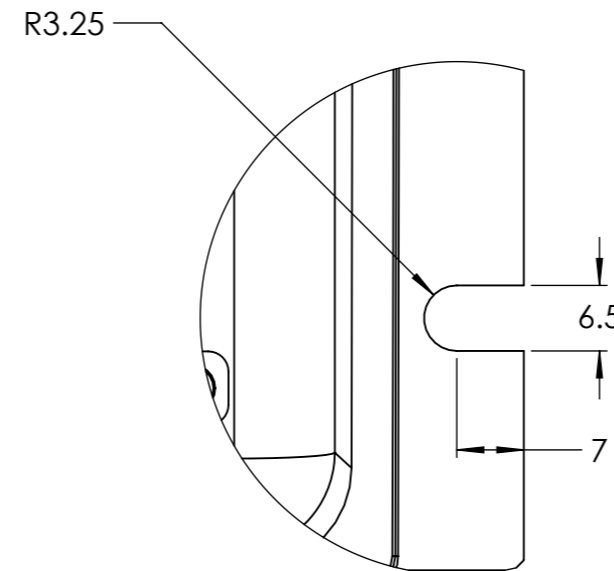

Dimension Drawing - Orion-Orion-Tr 400W	
ORI242440120	Orion-Tr Smart 24/24-17A (400W) Isolated DC-DC charger

DETAIL A  
SCALE 2 : 1.5

Dimensions in mm